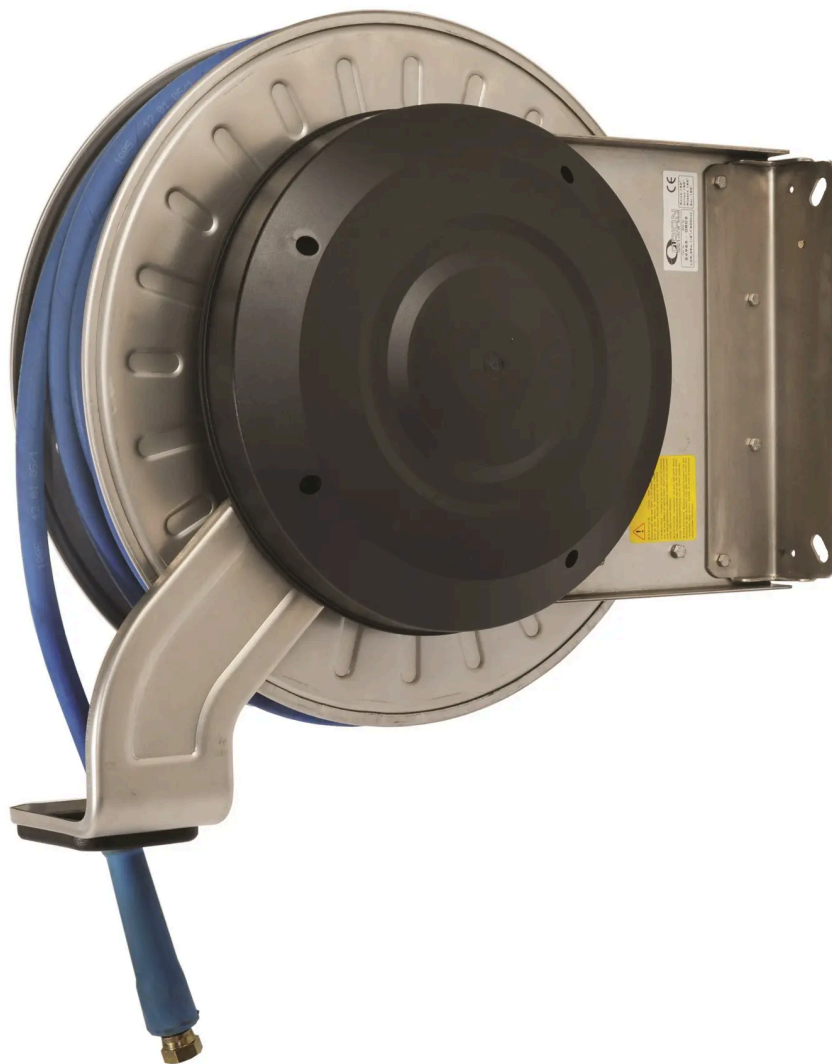

## **HOSE REEL LOR AIR/WATER 12,5 (1/2") MM (INCH) 30 M STAINLESS STEEL**

Part No  
45538RF

### HOSE REEL LOR AIR/WATER 12,5 (1/2") MM (INCH) 30 M STAINLESS STEEL

Heavy duty open version. Made of stainless steel.

#### TECHNICAL DATA

Part No	45538RF
Media	Air/Water
Dimension	12,5 (1/2") mm (inch)
Inlet	1/2" (F) BSP
Outlet	1/2" (M) BSP
Maximum working pressure	1,0 (10) MPa (bar)
Maximum temperature	70 °C
Hose length	30 m
Material	Stainless steel
H.S. Code	84798997

#### RELATED PRODUCTS

PART NO	DESCRIPTION
28924	Pivoting wall bracket in stainless steel for LOR-Series hose reels