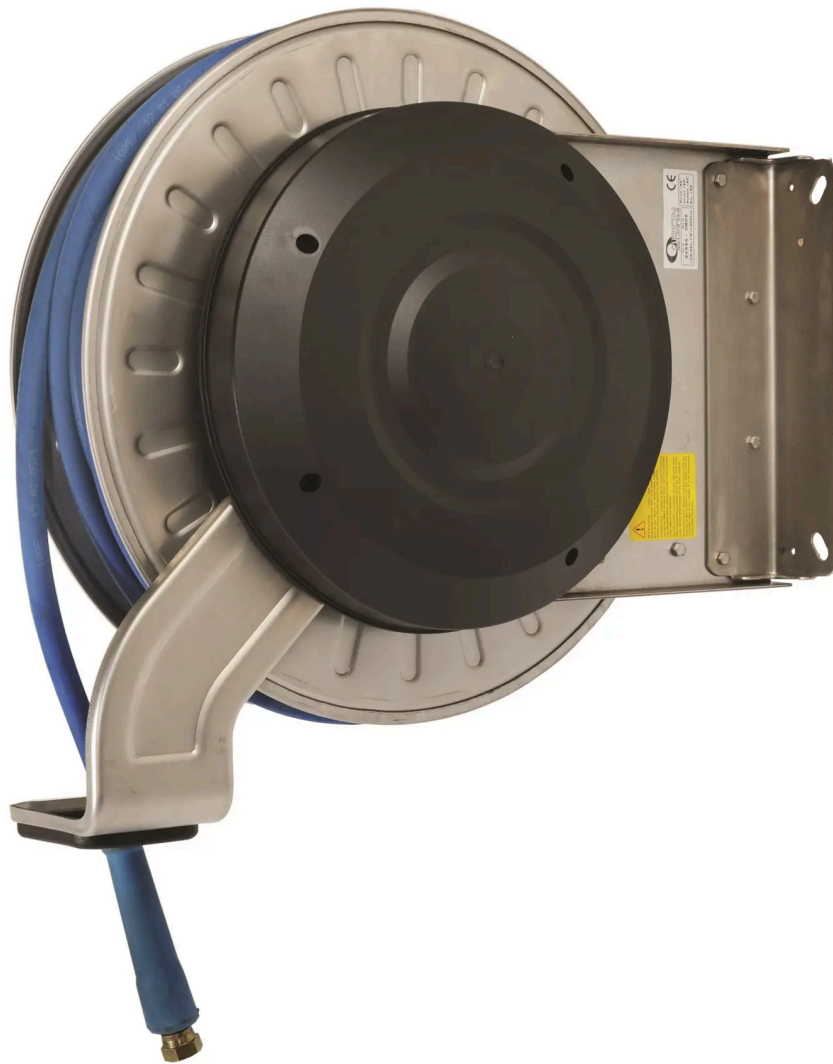

## **HOSE REEL LOR AIR/WATER 25 (1") MM (INCH) 15 M STAINLESS STEEL**

Part No  
45565RF

### HOSE REEL LOR AIR/WATER 25 (1") MM (INCH) 15 M STAINLESS STEEL

Heavy duty open version. Made of stainless steel.

#### TECHNICAL DATA

Part No	45565RF
Media	Air/Water
Dimension	25 (1") mm (inch)
Inlet	1" (F) BSP
Outlet	1" (M) BSP
Maximum working pressure	1,0 (10) MPa (bar)
Maximum temperature	70 °C
Hose length	15 m
Material	Stainless steel
H.S. Code	84798997

#### RELATED PRODUCTS

PART NO	DESCRIPTION
28924	Pivoting wall bracket in stainless steel for LOR-Series hose reels