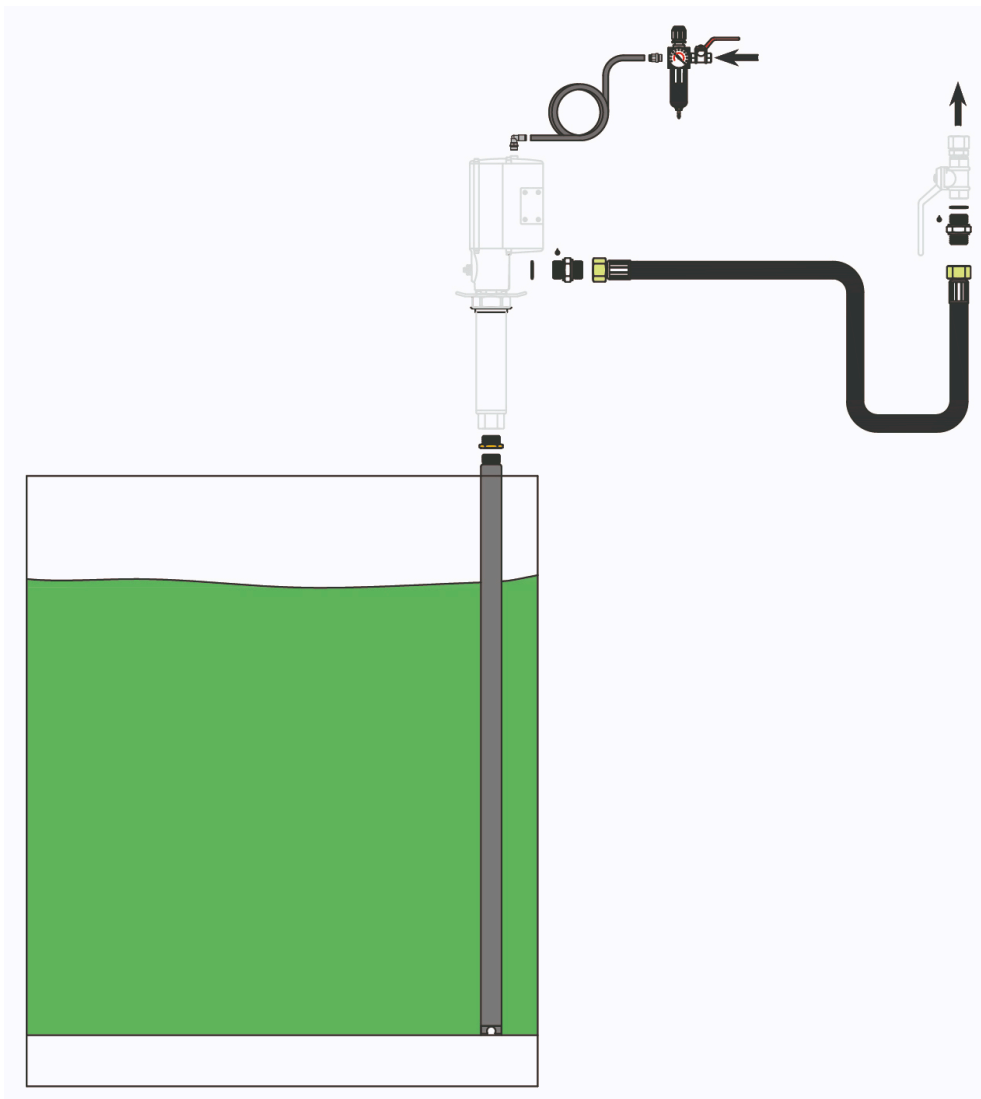

## INSTALLATION KIT FOR A TOPMOUNTED AIR OPERATED PUMP WITH A SUCTION PIPE FROM TOP OF THE TANK, 1,0-2,0 M HEIGHT

Part No  
99649

### INSTALLATION KIT FOR A TOPMOUNTED AIR OPERATED PUMP WITH A SUCTION PIPE FROM TOP OF THE TANK, 1,0-2,0 M HEIGHT

Components incl. air hose, FLR unit and oil connection hose. Pump not included.