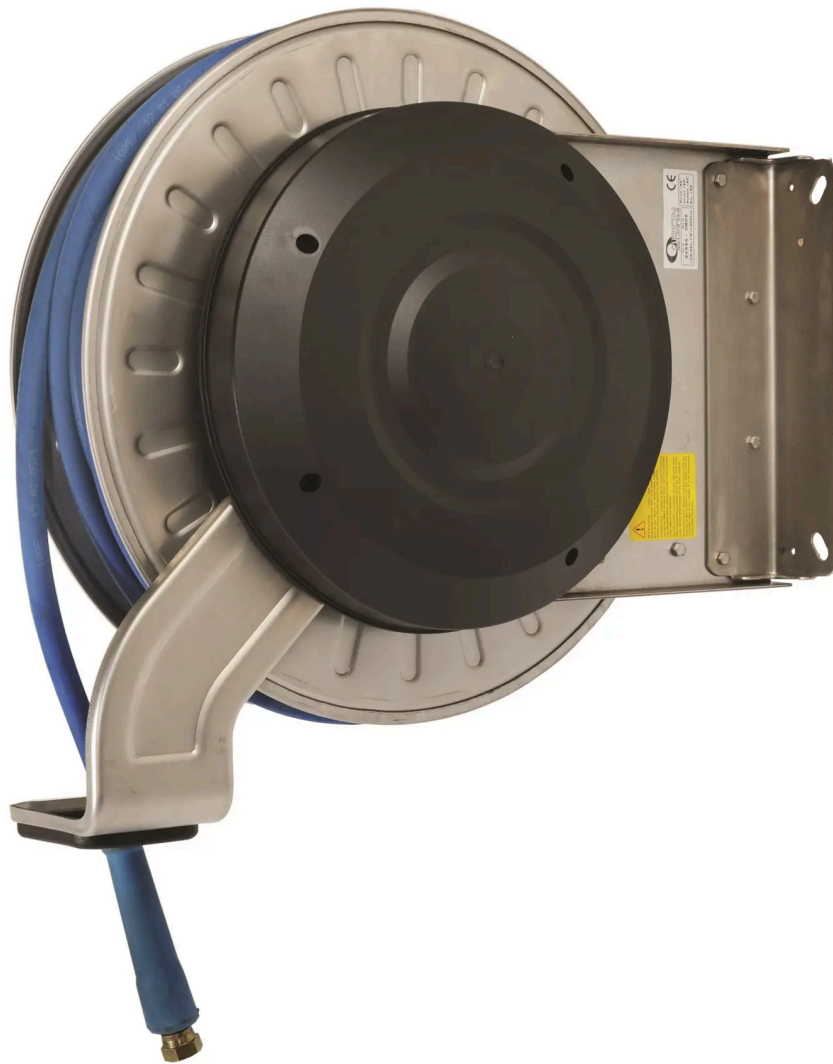

HOSE REEL LOR HOT WATER 10 (3/8") MM (INCH) 30 M STAINLESS STEEL

Part No
55528RF

TECHNICAL DATA

HOSE REEL LOR HOT WATER 10 (3/8") MM (INCH) 30 M STAINLESS STEEL

Open heavy duty version, made of stainless steel.

TECHNICAL DATA

Part No	55528RF
Media	Hot water
Dimension	10 (3/8") mm (inch)
Inlet	3/8" (F) BSP
Outlet	3/8" (F) BSP
Maximum working pressure	40 (400) MPa (bar)
Maximum temperature	150 °C
Hose length	30 m
Material	Stainless steel
H.S. Code	84798997

RELATED PRODUCTS

PART NO	DESCRIPTION
28924	Pivoting wall bracket in stainless steel for LOR-Series hose reels