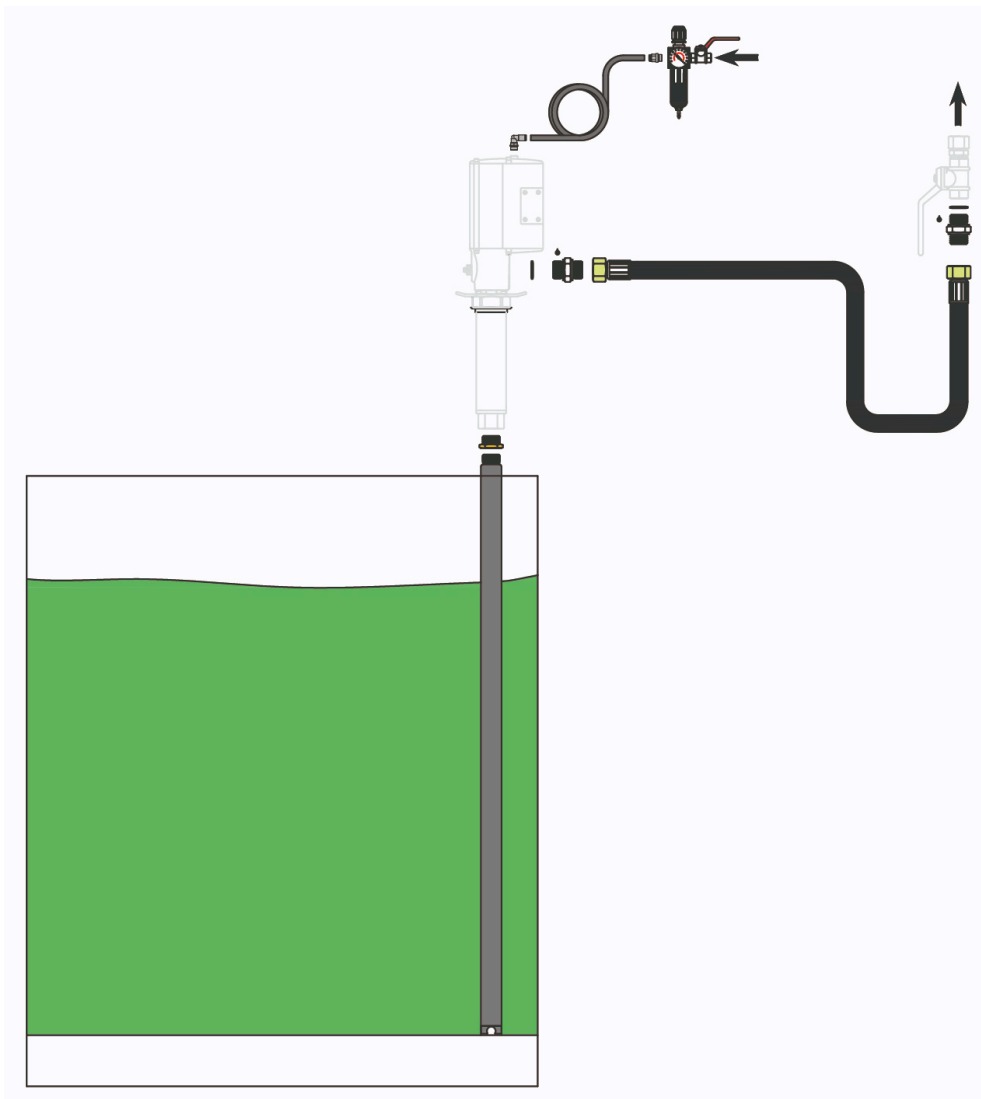

INSTALLATION KIT FOR A TOPMOUNTED AIR OPERATED PUMP WITH A SUCTION PIPE FROM TOP OF THE TANK, 0,6-1,0 M HEIGHT

Part No
99648

TECHNICAL DATA

INSTALLATION KIT FOR A TOPMOUNTED AIR OPERATED PUMP WITH A SUCTION PIPE FROM TOP OF THE TANK, 0,6-1,0 M HEIGHT

Components incl. air hose, FLR unit and oil connection hose. Pump not included.

TECHNICAL DATA

Part No	99648
Media	Oil/Glycol
H.S. Code	84139100