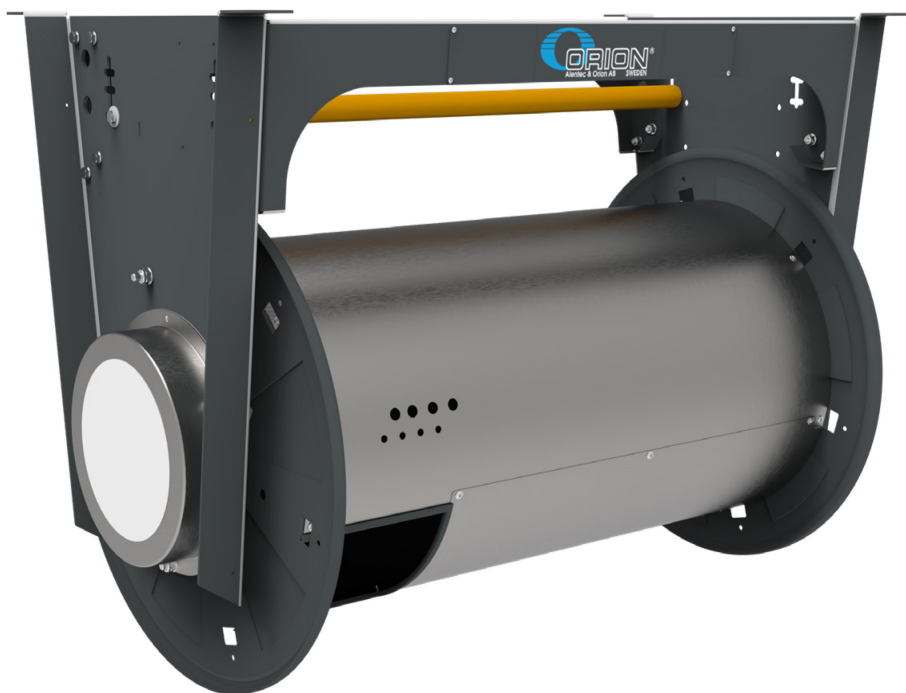

EXHAUST REEL GREY WITHOUT HOSE 6" MAX 12,5M

Part No
84495

TECHNICAL DATA

EXHAUST REEL GREY WITHOUT HOSE 6" MAX 12,5M

Spring operated hose reel for up to 12,5m 200 mm (6" hose). For roof or wall mount. 200 mm connection for fan or central system included.

TECHNICAL DATA

Part No	84495
Dimension	Ø200 (8") mm (inch)
Hose length	12,5 m max (without hose)
H.S. Code	84798997

RELATED PRODUCTS

PART NO	DESCRIPTION	
84595	Mounting kit with exhaust trolley for exhaust reel	