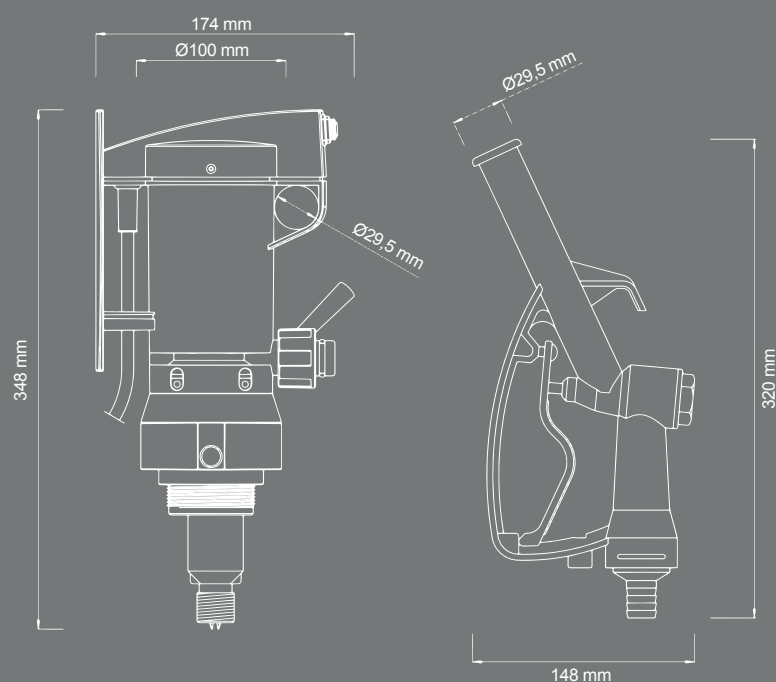

#### Complete kit

The electric pump is delivered in a complete kit: ready to use. The kit consists of a telescopic suction pipe with filter (adjustable from 330 to 970 mm high), discharge hose, manual nozzle and 2/3 metre power cable. The pump has a built-in barrel connection with G2" thread.

## Dimensions