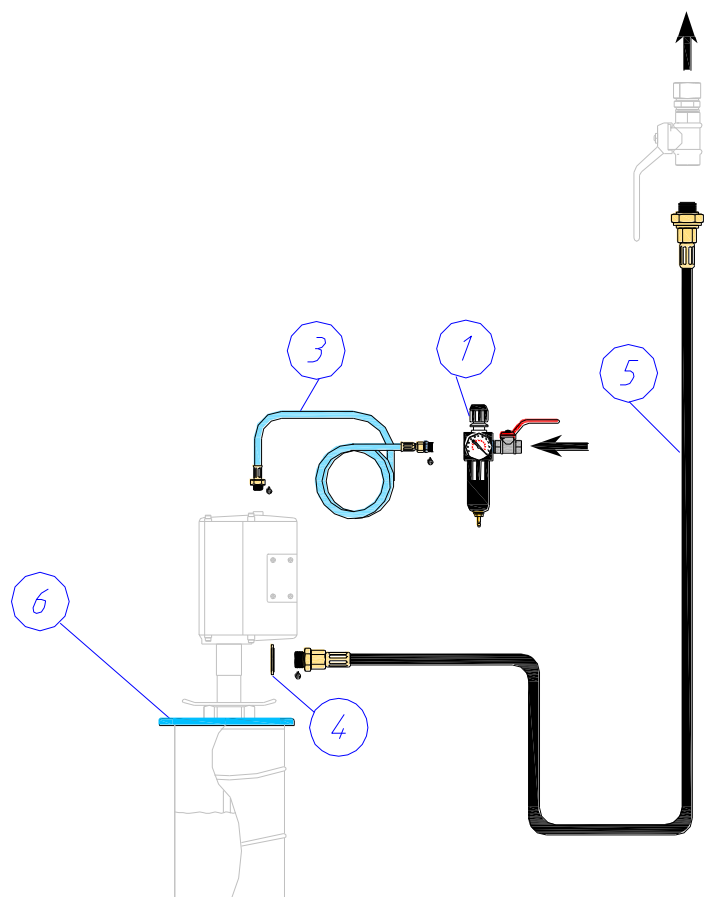

Passande tryckluftdriven pump för fett 20 Kgfat

Air operated pump for grease in 20 Kg drum

Passar pumpar: 12750, 12755, 12650

Fits for pumps: 12750, 12755, 12650

🔹 = Tätningsmedel / sealing

Pos	Description	Quantity	Part No	Remark
1	Tryckluftberedare / Air treatment unit	1	42103	
3	Luftslang / Air hose 1500mm, 1/4"	1	48101	
4	Gummi-stålbricka / Rubber steel washer 3/8"	1	10103547	
5	Utloppsslang / Outlet hose 2m, G 3/8"	1	18111	
6	Fatlock / Drum cover	1	18528	