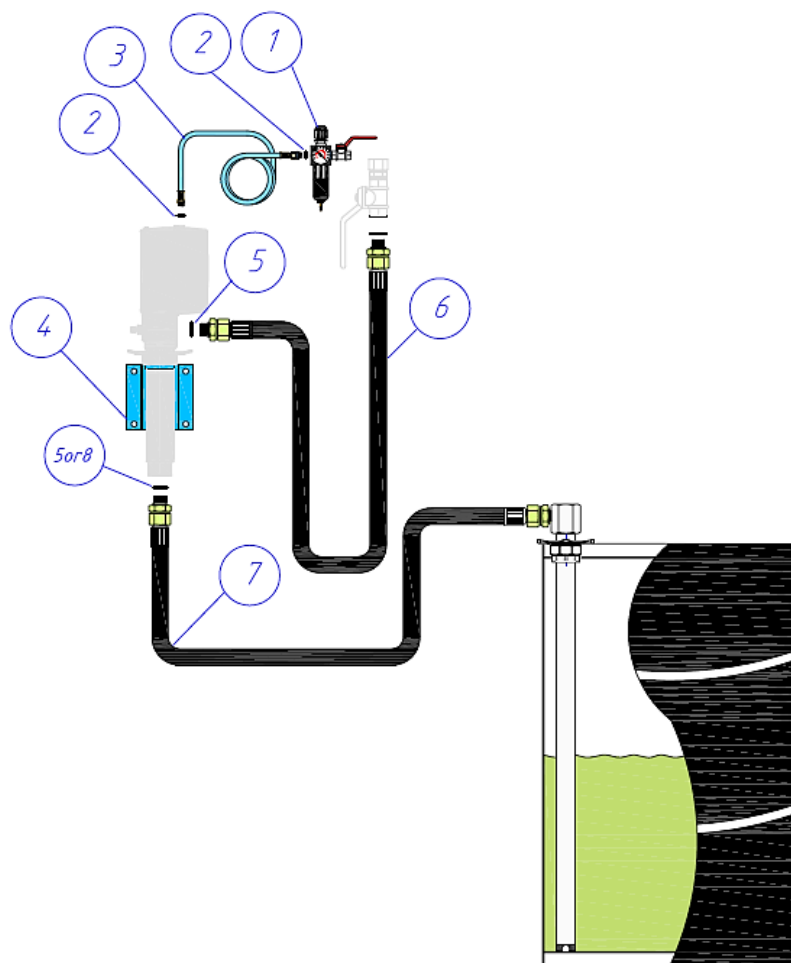

För väggmonterad tryckluftdriven oljepump med 1/1 fat.  
For a wall mounted air operated oil pump with suction attachment (1/1 drum)  
Passar pumpar: 22800, 22810, 22850 och 22760  
Fits for pumps. 22800, 22810, 22850 and 22760

☉ = Tätningsmedel / sealing

Pos	Description	Quantity	Part No	Remark
1	Tryckluftberedare / Air treatment unit	1	42103	
2	Gummi-stålbricka / Rubber steel washer 1/4"	2	10103529	
3	Luftslang / Air hose 1500mm, 1/4"	1	48101	
4	Väggfäste / Wall bracket	1	28524	
5	Gummi-stålbricka / Rubber steel washer 3/4"	2	10103544	
6	Utloppsslang / Outlet hose 1500mm, 3/4"	1	28079	
7	Sugslang, sugrör / Suction hose, suction tube 2000mm, 1060mm	1	28310	
8	Gummi-stålbricka / Rubber steel washer GB-R1	1	10103517	