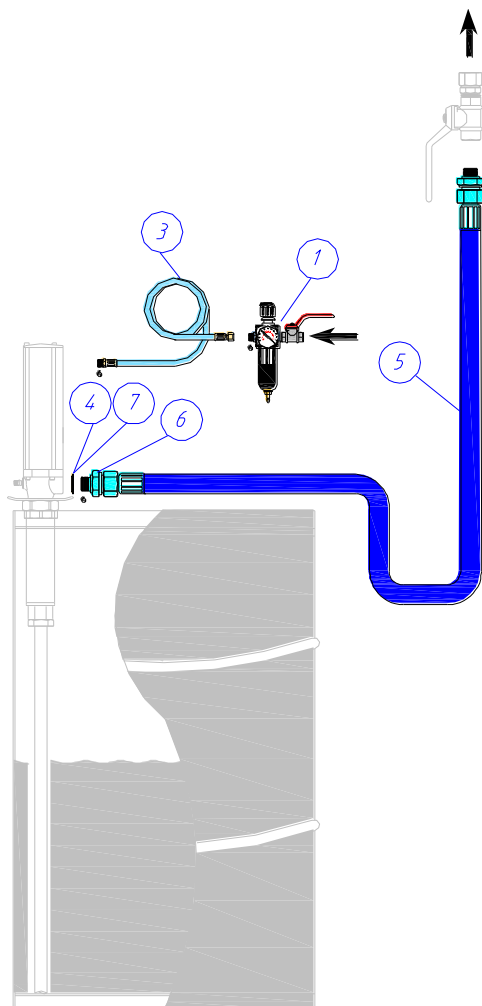

Passande tryckluftsdreven pump för övriga vätskor i 1/1-fat

Air operated pump for water based fluids in 1/1 drum

Passar pump: 22775, 22776

Fits for pump: 22775, 22776

☹ = Tätningsmedel / sealing

Pos	Description	Quantity	Part No	Remark
1	Tryckluftberedare / Air treatment unit	1	42103	
3	Luftslang / Air hose 1500mm, 1/4"	1	48101	
4	Gummi-stålbricka / Rubber steel washer 3/4"	1	10103544	
5	Utloppsslang / Outlet hose 1/2" 1500mm, G 1"-G1/2"	1	28649	
6	Anslutnings nippel / Adapter stainless steel G1 1/2"-G3/4"	1	78020812	